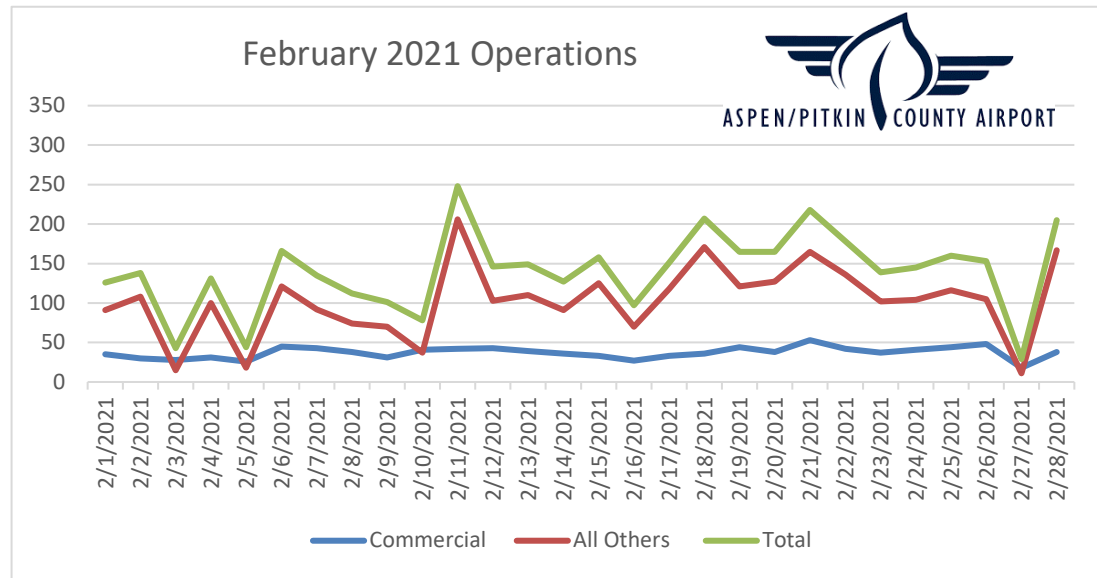

2021 Operational Daily			
Date	Commercial	All Others	Total
2/1/2021	35	91	126
2/2/2021	30	108	138
2/3/2021	28	15	43
2/4/2021	31	100	131
2/5/2021	26	18	44
2/6/2021	45	121	166
2/7/2021	43	92	135
2/8/2021	38	74	112
2/9/2021	31	70	101
2/10/2021	41	37	78
2/11/2021	42	206	248
2/12/2021	43	103	146
2/13/2021	39	110	149
2/14/2021	36	91	127
2/15/2021	33	125	158
2/16/2021	27	70	97
2/17/2021	33	118	151
2/18/2021	36	171	207
2/19/2021	44	121	165
2/20/2021	38	127	165
2/21/2021	53	165	218
2/22/2021	42	136	178
2/23/2021	37	102	139
2/24/2021	41	104	145
2/25/2021	44	116	160
2/26/2021	48	105	153
2/27/2021	18	11	29
2/28/2021	38	167	205
<b>TOTAL</b>	<b>1005</b>	<b>2783</b>	<b>3788</b>

2021 MTD	
January	4390
February	3788
March	
April	
May	
June	
July	
August	
September	
October	
November	
December	

\*\*\* Data pulled from FAA Air Traffic Activity Data System (ATADS)