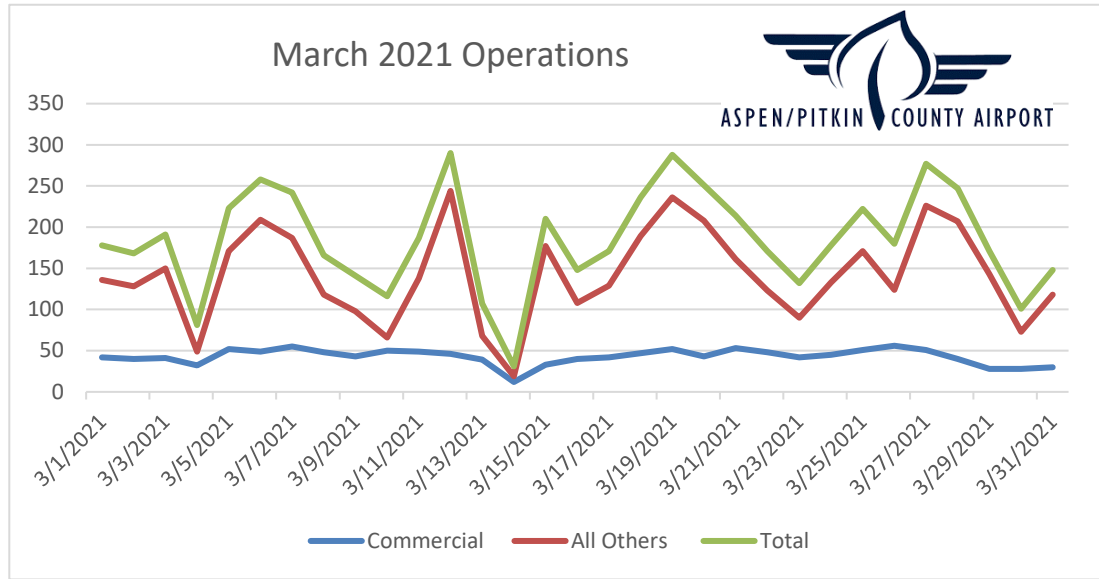

2021 Operational Daily			
Date	Commercial	All Others	Total
3/1/2021	42	136	178
3/2/2021	40	128	168
3/3/2021	41	150	191
3/4/2021	32	49	81
3/5/2021	52	171	223
3/6/2021	49	209	258
3/7/2021	55	187	242
3/8/2021	48	118	166
3/9/2021	43	98	141
3/10/2021	50	66	116
3/11/2021	49	138	187
3/12/2021	46	244	290
3/13/2021	39	68	107
3/14/2021	12	19	31
3/15/2021	33	177	210
3/16/2021	40	108	148
3/17/2021	42	129	171
3/18/2021	47	189	236
3/19/2021	52	236	288
3/20/2021	43	208	251
3/21/2021	53	161	214
3/22/2021	48	123	171
3/23/2021	42	90	132
3/24/2021	45	133	178
3/25/2021	51	171	222
3/26/2021	56	124	180
3/27/2021	51	226	277
3/28/2021	40	207	247
3/29/2021	28	143	171
3/30/2021	28	73	101
3/31/2021	30	118	148
TOTAL	1199	3927	5126

2021 MTD	
January	4390
February	3788
March	5126
April	
May	
June	
July	
August	
September	
October	
November	
December	

*** Data pulled from FAA Air Traffic Activity Data System (ATADS)