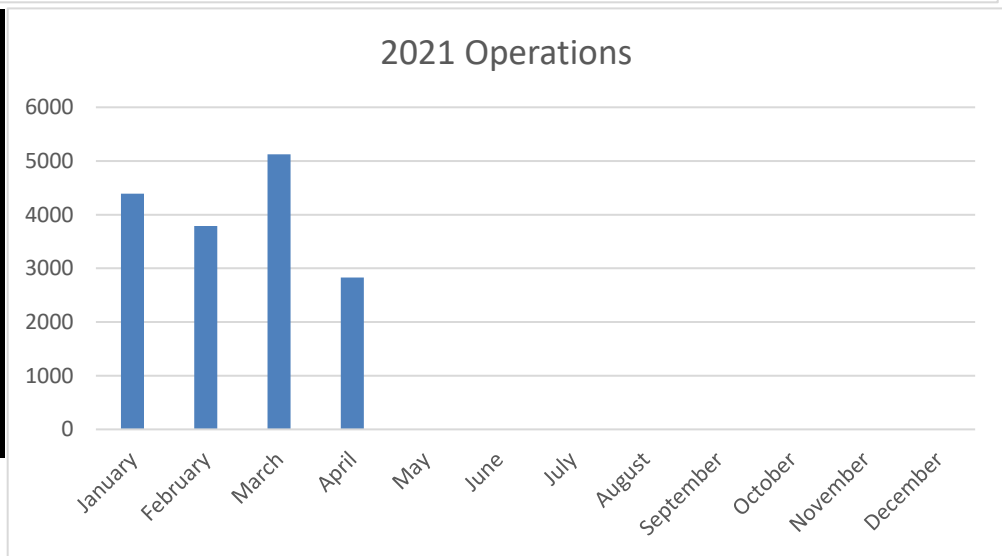

2021 Operational Daily			
Date	COM	Others	Total
3/1/2021	30	156	186
3/2/2021	22	154	176
3/3/2021	39	214	253
3/4/2021	37	173	210
3/5/2021	23	134	157
3/6/2021	16	78	94
3/7/2021	13	80	93
3/8/2021	13	66	79
3/9/2021	14	85	99
3/10/2021	19	115	134
3/11/2021	16	84	100
3/12/2021	14	97	111
3/13/2021	14	51	65
3/14/2021	11	65	76
3/15/2021	11	54	65
3/16/2021	11	39	50
3/17/2021	12	35	47
3/18/2021	12	93	105
3/19/2021	10	50	60
3/20/2021	13	77	90
3/21/2021	13	39	52
3/22/2021	16	33	49
3/23/2021	12	50	62
3/24/2021	11	38	49
3/25/2021	11	40	51
3/26/2021	12	31	43
3/27/2021	13	27	40
3/28/2021	11	60	71
3/29/2021	11	66	77
3/30/2021	12	72	84
TOTAL	419	2356	2828

2021 MTD	
January	4390
February	3788
March	5126
April	2828
May	
June	
July	
August	
September	
October	
November	
December	

*** Data pulled from FAA Air Traffic Activity Data System (ATADS)

The FAA has a throughput capacity average of 28 operations per hour under ideal operating conditions at ASE. Weather and operating conditions may alter the throughput capacity throughout the month. Under ideal operating conditions the airport has a capacity of 448 operations per day or 13,888 in