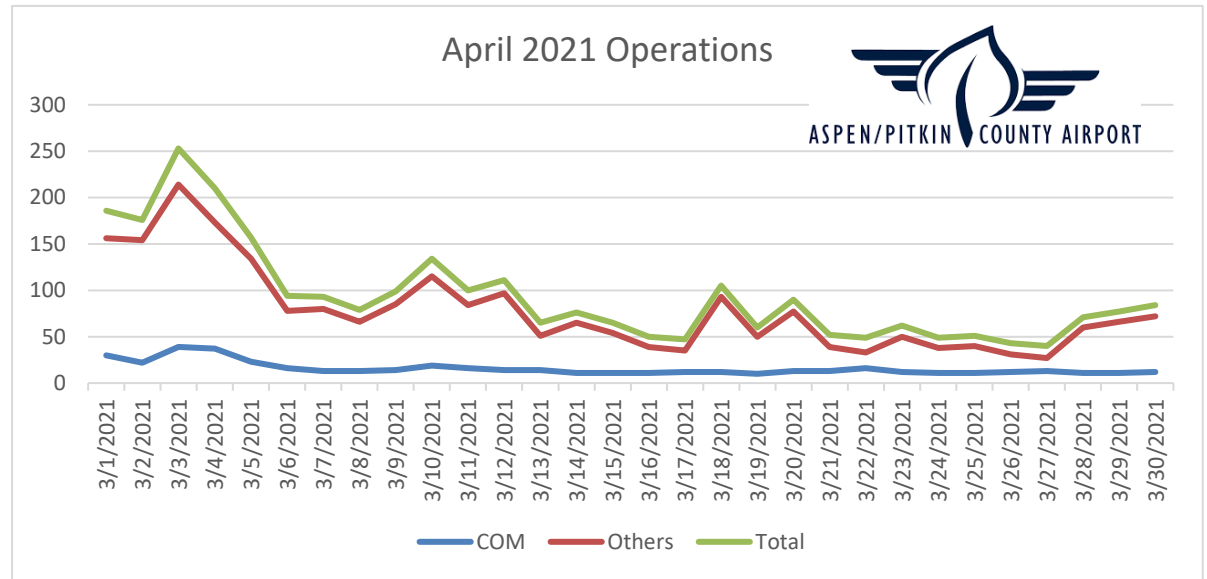

2021 Operational Daily			
Date	COM	Others	Total
3/1/2021	30	156	186
3/2/2021	22	154	176
3/3/2021	39	214	253
3/4/2021	37	173	210
3/5/2021	23	134	157
3/6/2021	16	78	94
3/7/2021	13	80	93
3/8/2021	13	66	79
3/9/2021	14	85	99
3/10/2021	19	115	134
3/11/2021	16	84	100
3/12/2021	14	97	111
3/13/2021	14	51	65
3/14/2021	11	65	76
3/15/2021	11	54	65
3/16/2021	11	39	50
3/17/2021	12	35	47
3/18/2021	12	93	105
3/19/2021	10	50	60
3/20/2021	13	77	90
3/21/2021	13	39	52
3/22/2021	16	33	49
3/23/2021	12	50	62
3/24/2021	11	38	49
3/25/2021	11	40	51
3/26/2021	12	31	43
3/27/2021	13	27	40
3/28/2021	11	60	71
3/29/2021	11	66	77
3/30/2021	12	72	84
TOTAL	419	2356	2828

2021 MTD	
January	4390
February	3788
March	5126
April	2828
May	
June	
July	
August	
September	
October	
November	
December	

*** Data pulled from FAA Air Traffic Activity Data System (ATADS)

The FAA has a throughput capacity average of 28 operations per hour under ideal operating conditions at ASE. Weather and operating conditions may alter the throughput capacity throughout the month. Under ideal operating conditions the airport has a capacity of 448 operations per day or 13,888 in